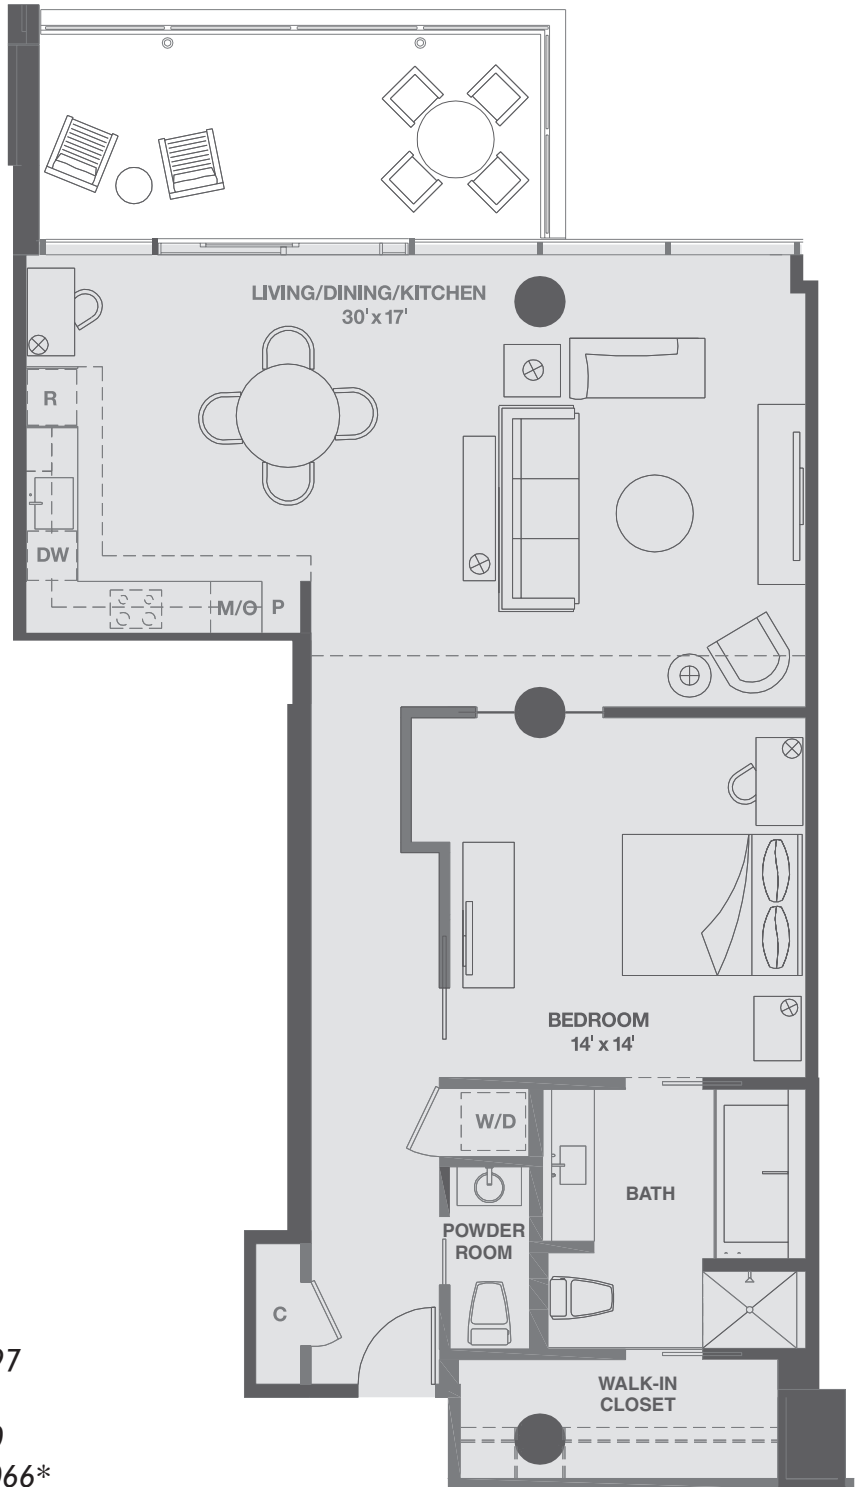

DALLAS VICTORY

RESIDENCES

whisper

1 bedroom – 1½ bath
air conditioned square feet – 1,097
terrace square feet – 173
total saleable square feet – 1,270
total conveyable square feet – 1,066*
Levels 7-14

*The square footage on which the Allocated Interests are based for Residential Assessments is conveyable square footage.

Floor plans shown are not to any particular scale and are subject to change. All dimensions and square footages are approximate, are subject to change, and are measured as disclosed in the Condominium Information Statement.