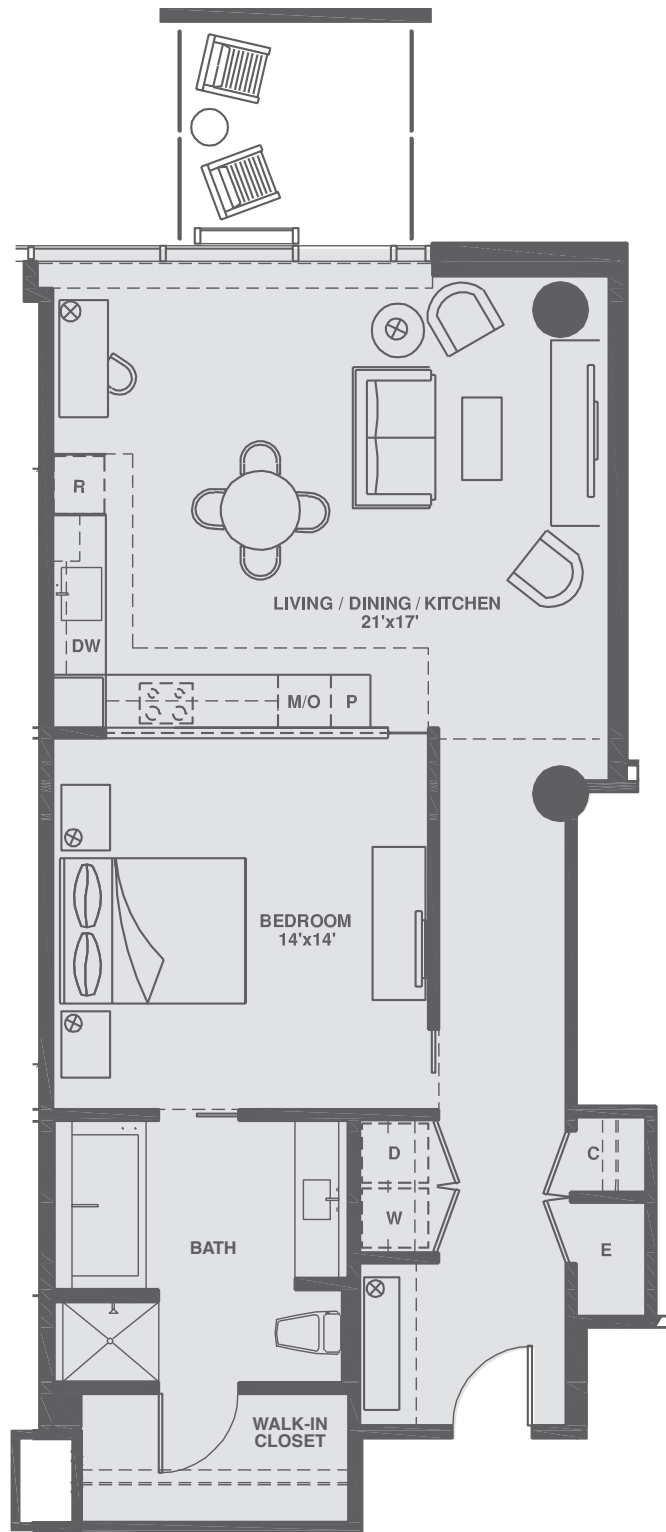

DALLAS VICTORY

RESIDENCES

whimsy

1 bedroom – 1 bath
interior square feet – 1,006
balcony square feet – 92
total saleable square feet – 1,098
total conveyable square feet – 938*
Levels 7-14

*The square footage on which the Allocated Interests are based for Residential Assessments is conveyable square footage.

Floor plans shown are not to any particular scale and are subject to change. All dimensions and square footages are approximate, are subject to change, and are measured as disclosed in the Condominium Information Statement.